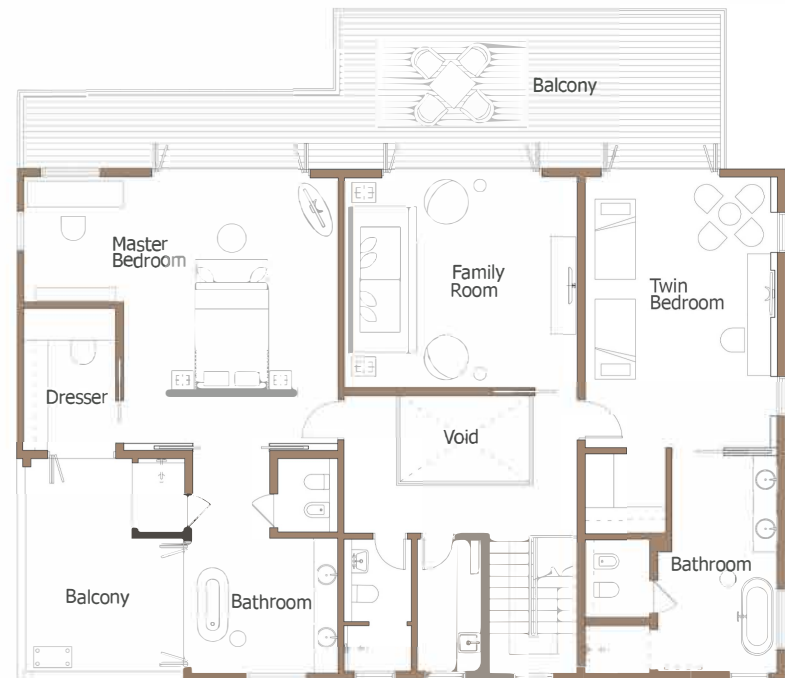

COMO
MAALIFUSHI

COMO RESIDENCE

Ground Floor
(Total Area: 356 sq m / 3,832 sq m)

Upper Floor
(Total Area: 356 sq m / 3,832 sq m)

Images are not exactly to scale. While floor plans are representative of the room category, some variations may occur.